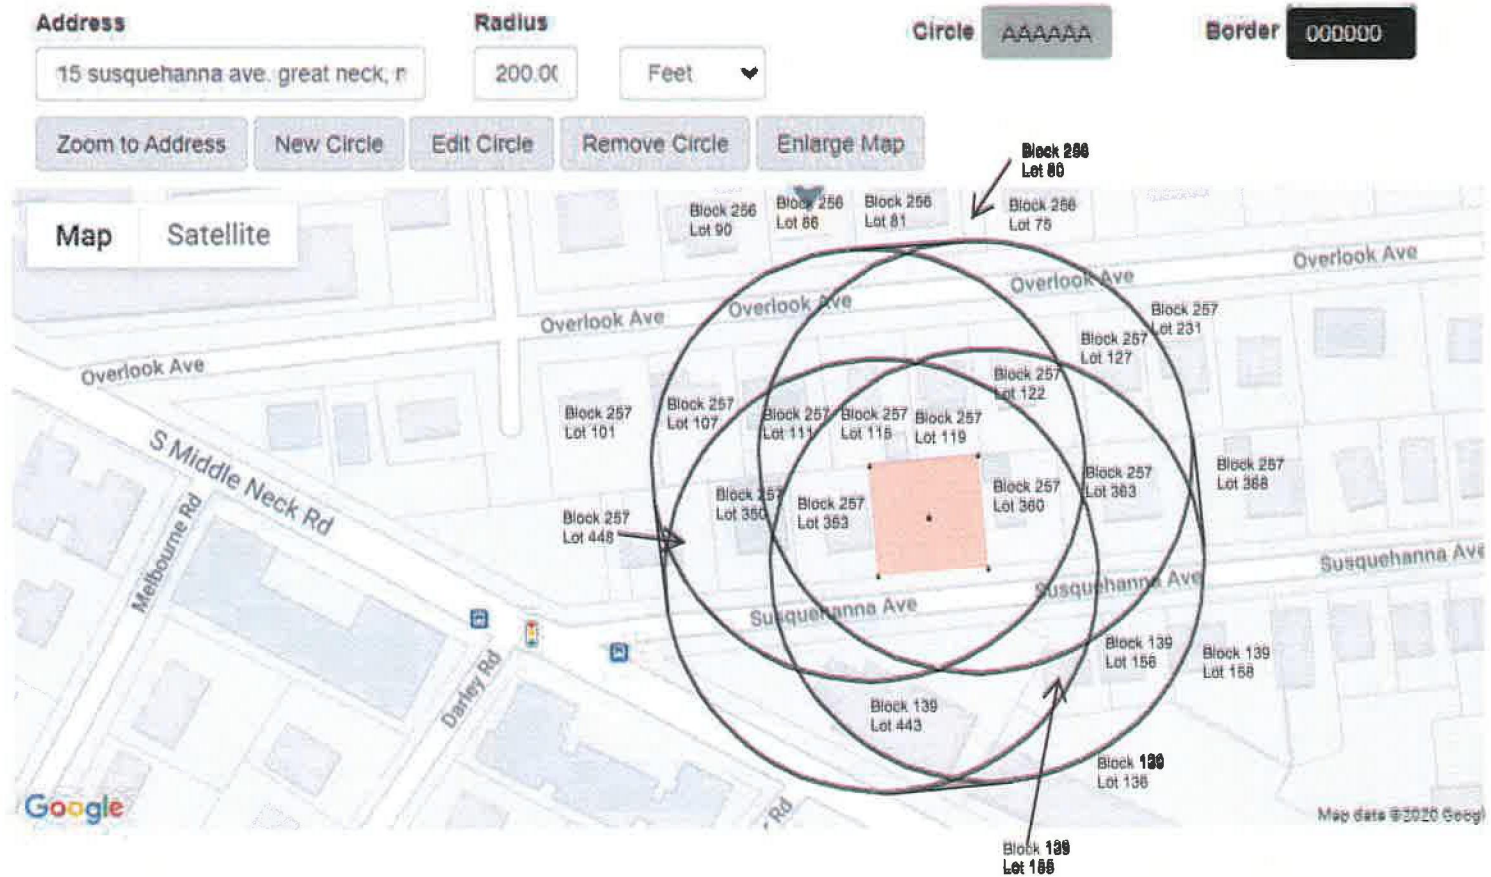

RADIUS MAP
15 SUSQUEHANNA AVENUE
GREAT NECK, NY 10021

Properties Within 200FT Radius

Property Address	Section	Block	Lot
3 Susquehanna Ave. Great Neck, NY 10021	2	257	448
5 Susquehanna Ave. Great Neck, NY 10021	2	257	350
7 Susquehanna Ave. Great Neck, NY 10021	2	257	353
19 Susquehanna Ave. Great Neck, NY 10021	2	257	360
21 Susquehanna Ave. Great Neck, NY 10021	2	257	363
44 Susquehanna Ave. Great Neck, NY 10021	2	139	155
46 Susquehanna Ave. Great Neck, NY 10021	2	139	156
48 Susquehanna Ave. Great Neck, NY 10021	2	139	158
55 Susquehanna Ave. Great Neck, NY 10021	2	257	368
100 Overlook Ave. Great Neck, NY 10021	2	257	101
110 Overlook Ave. Great Neck, NY 10021	2	257	107
117 Overlook Ave. Great Neck, NY 10021	2	256	90
118 Overlook Ave. Great Neck, NY 10021	2	257	111
119 Overlook Ave. Great Neck, NY 10021	2	256	86
135 Overlook Ave. Great Neck, NY 10021	2	256	81
140 Overlook Ave. Great Neck, NY 10021	2	257	115
142 Overlook Ave. Great Neck, NY 10021	2	257	119
144 Overlook Ave. Great Neck, NY 10021	2	257	122
145 Overlook Ave. Great Neck, NY 10021	2	256	75, 80
150 Overlook Ave. Great Neck, NY 10021	2	257	127
158 Overlook Ave. Great Neck, NY 10021	2	257	231
171 S. Middle Neck Rd. Great Neck, NY 10021	2	139	443
185 S. Middle Neck Rd. Great Neck, NY 10021	2	139	136